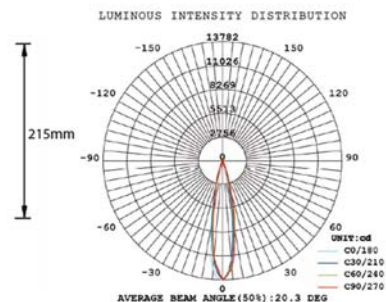

3800157619813

EQ. Watts:	200W	PF:	
Voltage/Frequency:	AC:220-240V,50Hz	Beam Angle:	24°
Luminous Flux:	2700lm	Color of Fixture:	White
LED Type:	COB	Body Type:	Die Cast Aluminum
CRI:	>95	Dimension:	180 x 140 x 215mm