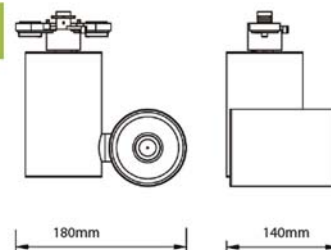

### Especificaciones técnicas

3800157619813

EQ. Watts:	200W	PF:	
Voltage/Frequency:	AC:220-240V,50Hz	Beam Angle:	24°
Luminous Flux:	2700lm	Color of Fixture:	White
LED Type:	COB	Body Type:	Die Cast Aluminum
CRI:	>95	Dimension:	180 x 140 x 215mm